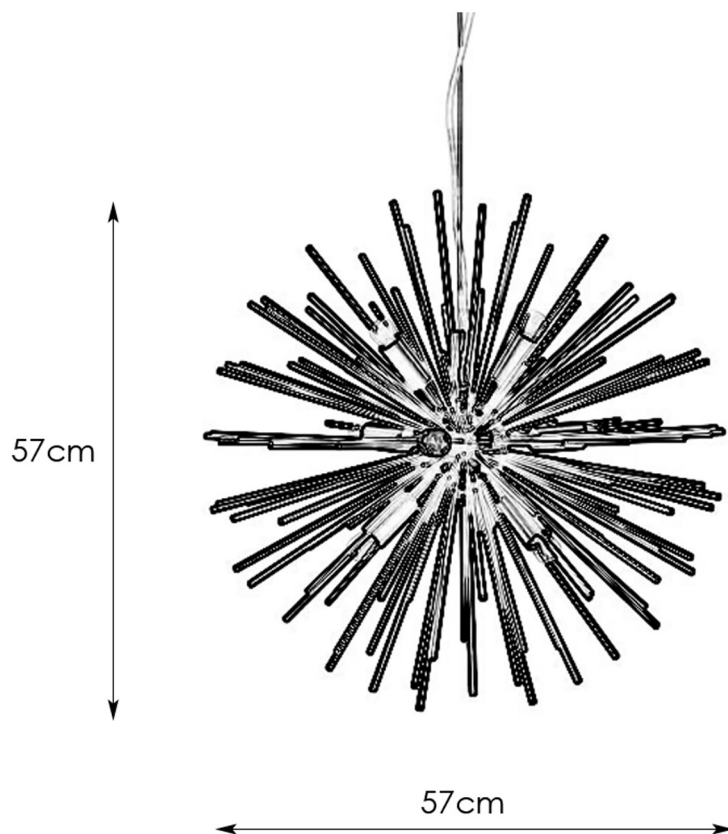

SOLEIL

Art. number 108048

Metal

Black

9x20W E14 230V

IP20

Class I

Cord 150cm transparent

Suspension-hook

Bulb not included