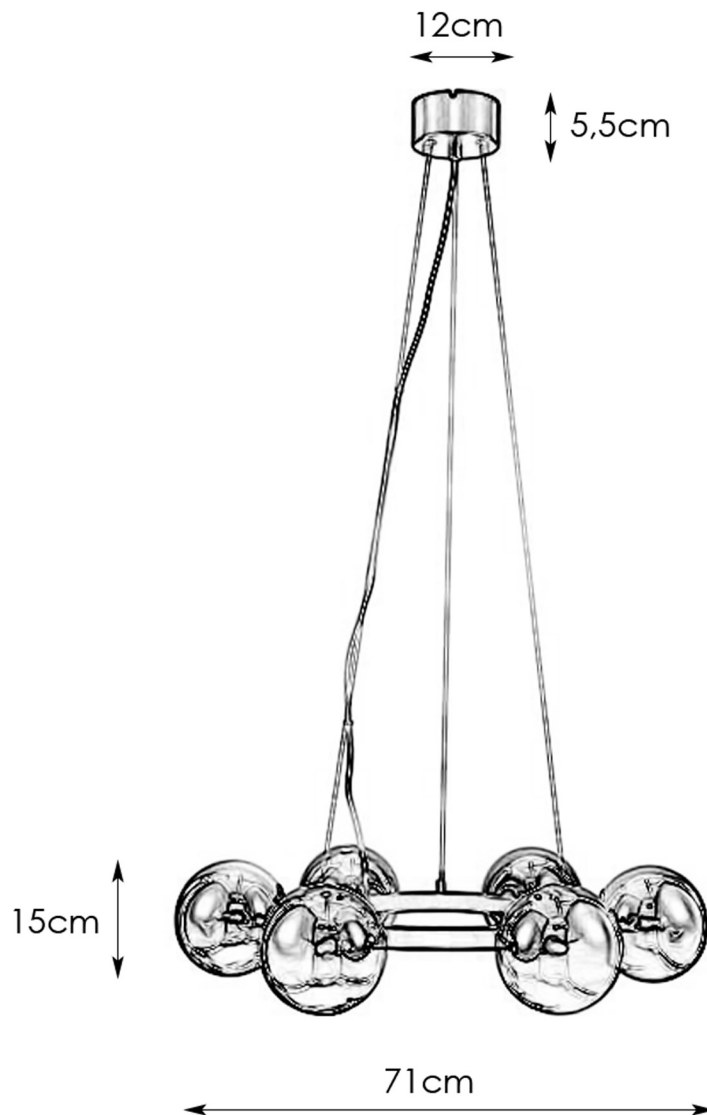

CIRCLE

Art. number 108051
Metal/glass
Black/Smoke
6x20W G9 230V
IP20
Class I
Cord 150cm transparent
Suspension-hook
Bulb not included