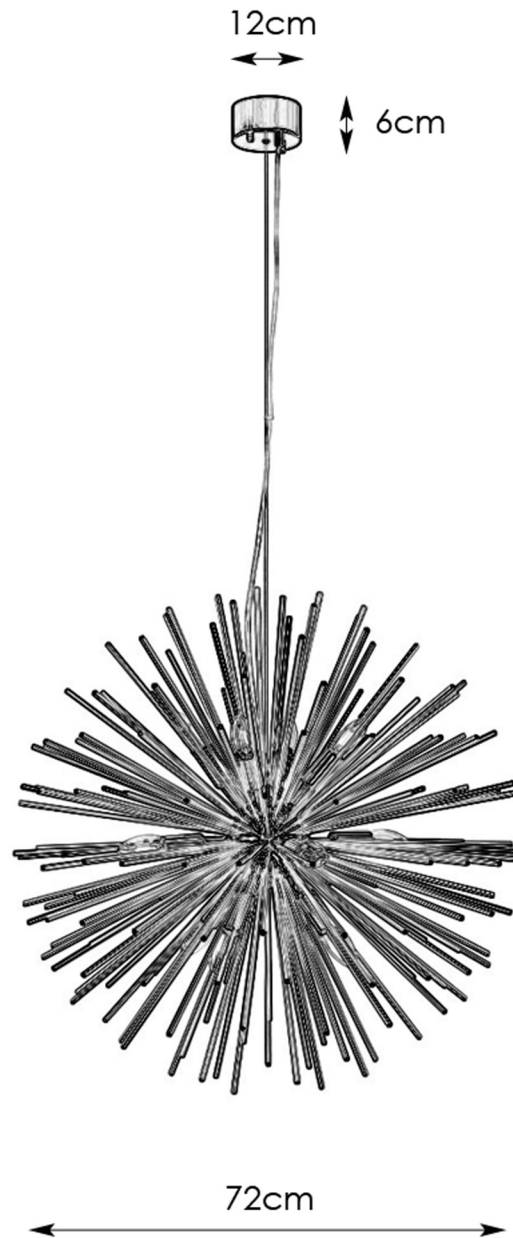

SOLEIL

M
MARK
SLÖJD
SWEDEN

107752

This luminaire is compatible with bulbs of the energy classes:

A++

A+

A

B

C

D

E

874/2012

Art. number 107752

Metal

Gold

12x20W E14 230V

IP20

Class I

Cord 200cm transparent

Suspension-hook

Bulb not included