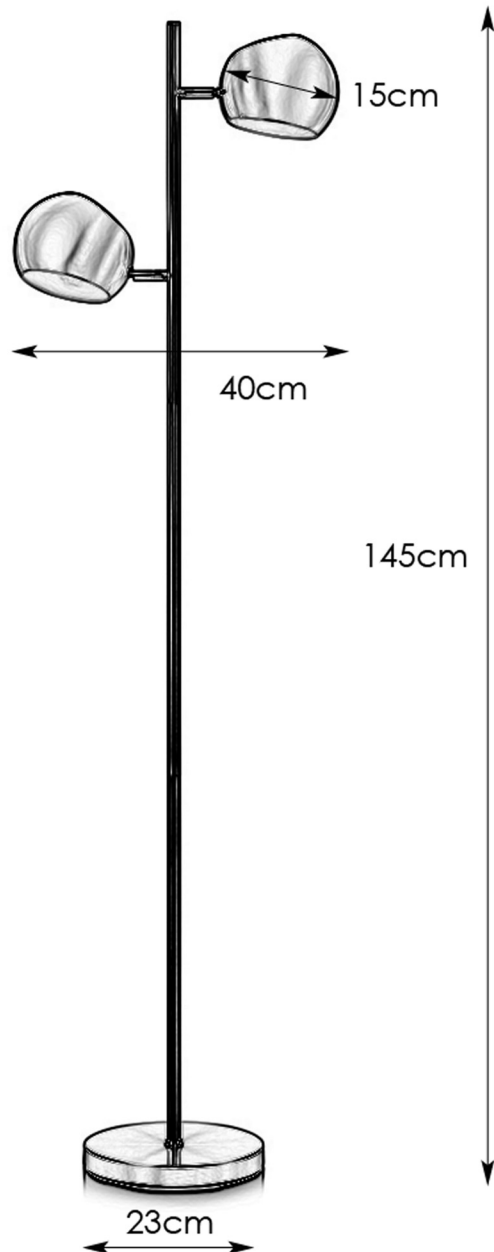

EDGAR

Art. number 107741
Metal
Black
2x40W E14 230V
IP20
Class II
Cord 200cm black
Wall plug
Switch on cable
Bulb not included