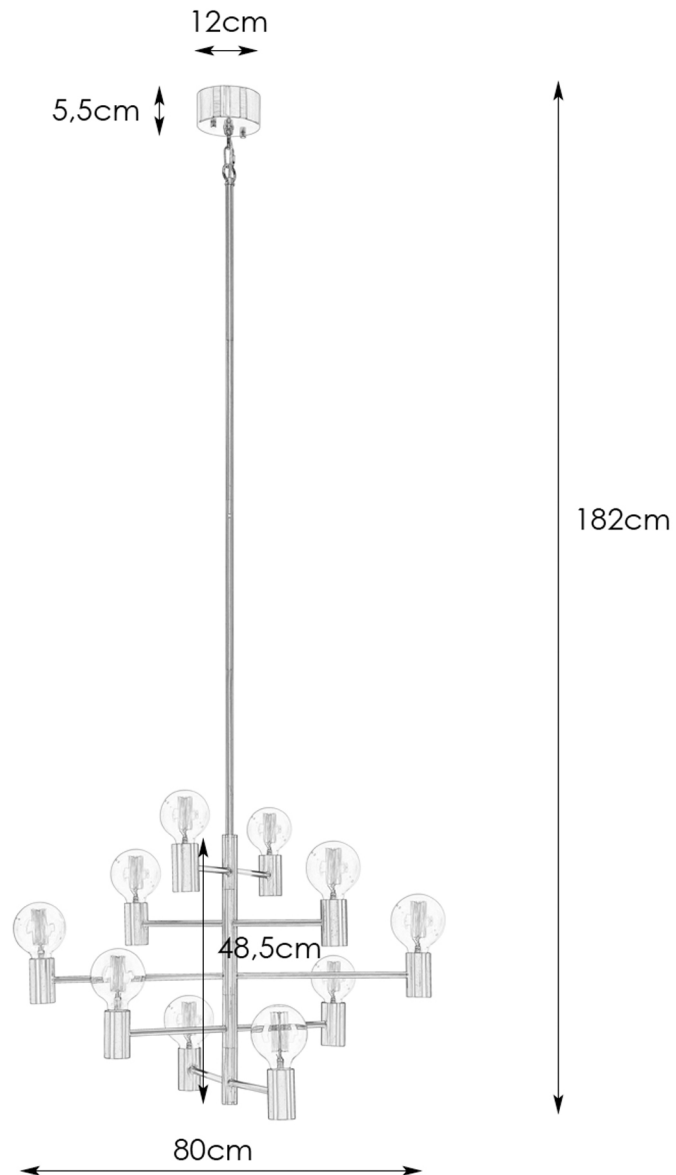

# PARIS

Art. number 108117

Metal

Dark brass

10x60W E27 230V

IP20

Class I

Suspension-hook

Bulb not included