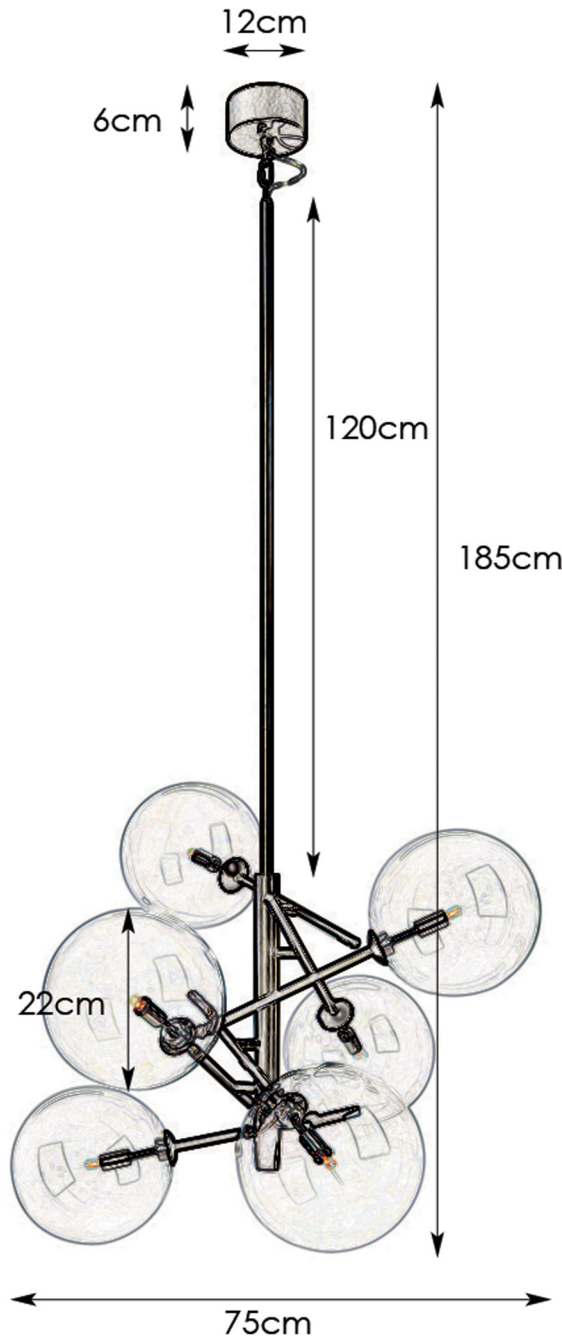

ANDREW

M
MARK
SLÖJD
SWEDEN

107748

This luminaire is compatible with bulbs of the energy classes:

A++	}	
A+		
A		
X	}	
C		
D		
E		

The luminaire is sold with a bulb of the energy class: **C**

874/2012

Art. number 107748
Metal/glass
Black/clear
6x5W G9 230V
IP20
Class I
Suspension-hook
Energy class C
2800K
Bulb included