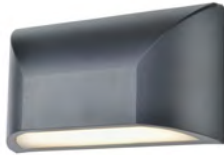

106510

106511

Nikos

Grey base / Frosted shade	106510		
White base / Frosted shade	106511		
11	10 pcs	Class II	IP44
22	FIXED LED	1 x 6W	230V
5 (cm)	FIXED INSTALLATION		

300 Lumen / 3000K warm white light

Wall lamp Nikos is made of UV-resistant plastic. 6W, 300 lumen, 3000K. Fixed, grounded installation.

Luna

Black aluminium / White PC	106535		
White aluminium / White PC	106536		
7	10 pcs	Class I	IP44
22	FIXED LED	1 x 10W	
22 (cm)	Screws		

Fixed installation

Luna outdoor ceiling lamp from Markslöjd. Powder coated aluminum w PC cover. 12W fixed LED. 445 Lumen. 3000K warm white. Fixed, grounded installation.