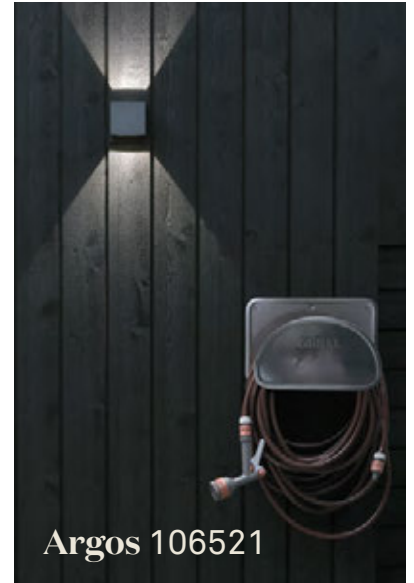

Argos

Grey aluminium / glass cover **106521**

	9,2		16 pcs	Class I	IP44
	9,8		LED 164 Lm	4W	230V
9.2 → (cm)		Fixed installation			

Built-in light source. 3000K Warm white light.

Powder coated aluminum with glass cover.
Adjustable beam angle.

106521

Argos 106521