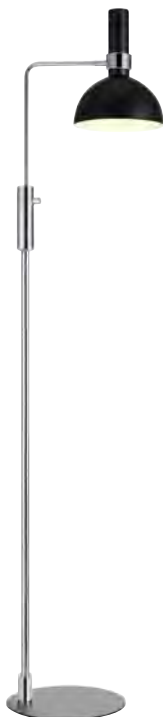

Larry

Brushed brass / Black metal **106974**

 24 19 ∅	 8 pcs	 E27 1 x 60W	Class I	IP20
			 Bracket 150 cm	

Black textile cable

Light source not included

Larry is also available as series.

106857

107501