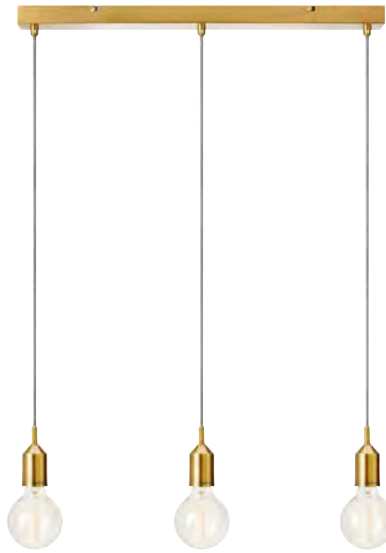

Bronx

Bronx

Bronze **108097**

160 68	6 pcs	Class I	IP20	
	E27	3 x 60W	230V	
4,5 → (cm)	Bracket		150 cm	

Light source not included

108097

Bronx

Bronze **108098**

10 4	24 pcs	Class II	IP20	
	E27	1 x 60W	230V	
4 → (cm)	Hook		350 cm	

Light source not included

Bronx

Bronze **108099**

152 25	6 pcs	Class II	IP20	
	E27	3 x 60W	230V	
25 → (cm)	Bracket		150 cm	

Light source not included