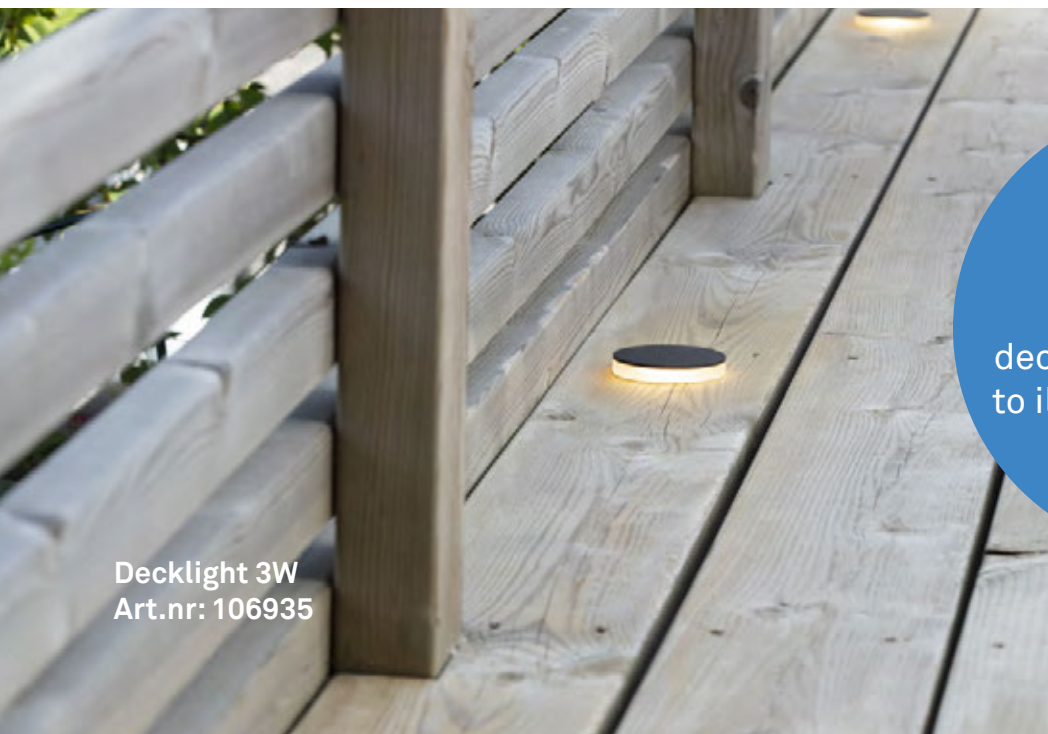

107718

246

Outdoor