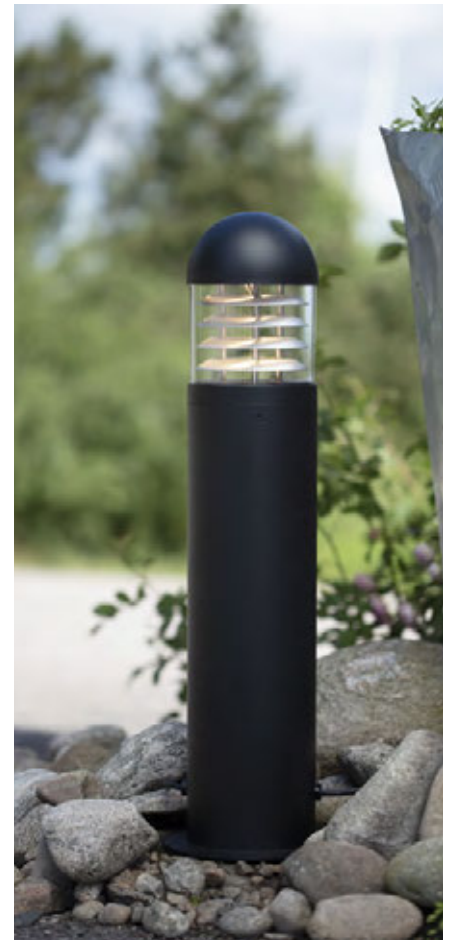

Garden 24 Pole 56 cm

Black 107991

73	4 pcs	Class III	IP44
19	Fixed LED	3W	24V
19 → (cm)		30 cm	

Garden 24 Pole Sphere

Black / Clear 107283

60	4 pcs	Class III	IP44
17	LED STRIP	1 x 3W	24V
17 → (cm)		30.0 cm	

DIOD/LED

Garden 24 Pole 6W

Black / Clear 106933

60	4 pcs	CLASS III	IP44
16.5	FIXED LED	1 x 6W	24V
16.5 → (cm)		30.0 cm	

N/A

DIOD/LED