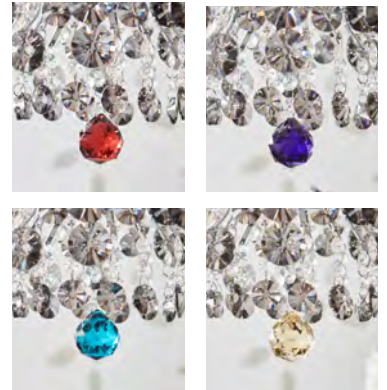

107416

4 bottom prisms included: