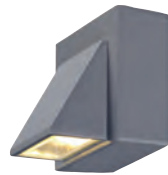

102578

Carina

Grey / Transparent glass **102578**

7.5 $\emptyset$ 8 6.5 $\rightarrow$ (cm)	24 pcs	CLASS I	IP44
	LED 97 Lm 1W	230V	
Fixed installation			

Built-in light source. 3000K Warm white light.

A simple and easy-to-place outdoor light with LED light source included for long-lasting light! Cast iron with silver-grey or white finish. Flush mounted on the wall.