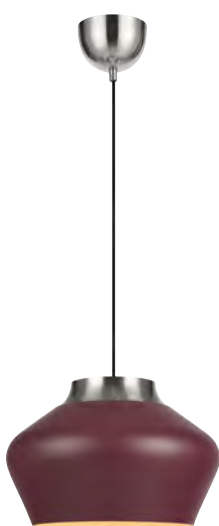

Design by
Monika Mulder

Kom

Steel base / White metal **107379**
Steel base / Black metal **107378**

21 31	2 pcs	Class I	IP20		
				E27 1 x 60W	230V
31 (cm)	Ceiling plug & hook		200 cm		

Cable in same colour as shade

Light source not included

Kom pendant is designed by Monika Mulder and available in different colours and sizes. It's a stylish pendant with a matte metal shade that adds an exclusive touch.

107381

Kom

Steel base / Burgundy shade **107381**
Steel base / Petrol shade **107380**

21 31	2 pcs	Class I	IP20		
				E27 1 x 60W	230V
31 (cm)	Ceiling plug / hook		200 cm		

Black textile cable.

Light source not included

Kom pendant is designed by Monika Mulder and available in different colours and sizes. It's a stylish pendant with a matte metal shade that adds an exclusive touch.