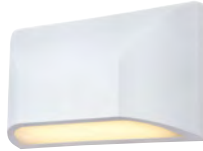

106511

Nikos

Grey base / Frosted shade	106510		
White base / Frosted shade	106511		
11	10 pcs	Class II	IP44
22	FIXED LED	1 x 6W	230V
5 (cm)	FIXED INSTALLATION		

300 Lumen / 3000K warm white light

Wall lamp Nikos is made of UV-resistant plastic. 6W, 300 lumen, 3000K. Fixed, grounded installation.