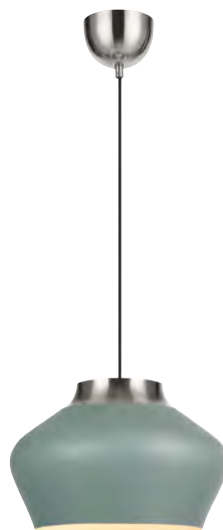

107380

Kom

Steel base / Burgundy shade **107381**
Steel base / Petrol shade **107380**

21 31	2 pcs	Class I	IP20		
				E27 1 x 60W	230V
31 (cm)	Ceiling plug / hook		200 cm		

Black textile cable.

Light source not included

Kom pendant is designed by Monika Mulder and available in different colours and sizes. It's a stylish pendant with a matte metal shade that adds an exclusive touch.