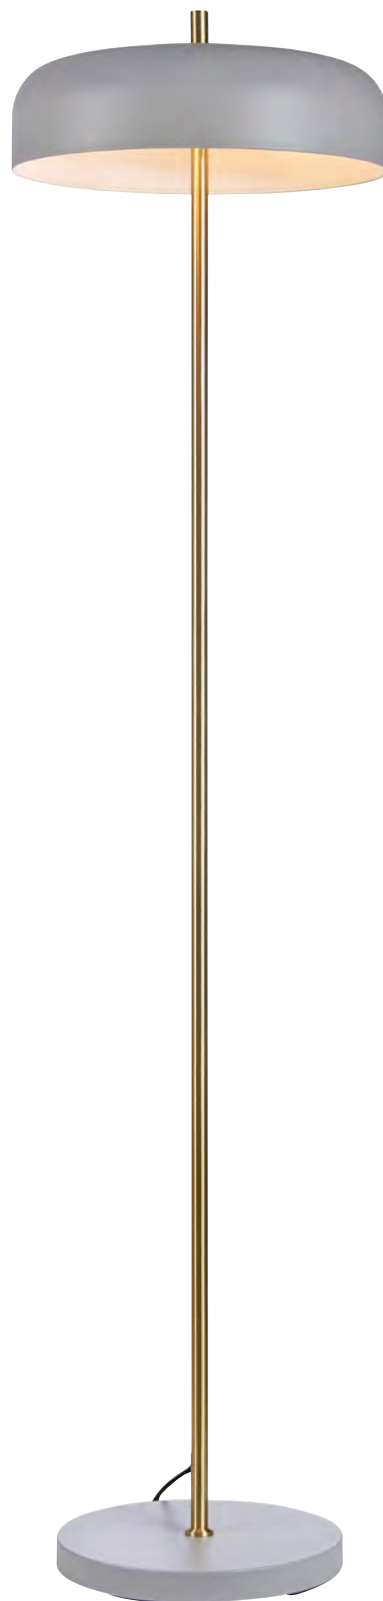

Caen

Markslöjd Home 2021

14

Series

107924

Caen

Grey / Brass

107924

 36 ∅ 32	2 pcs	Class I	IP 20		
				E27 1 x 60W	230V
32 → (cm)	Ceiling hook		150 cm		

Bulb not included

Caen

Grey / Brass

107923

 137 ∅ 32	1 pcs	Class I	IP 20		
				E27 2 x 60W	230V
32 → (cm)	Wall plug		200 cm		

Switch on cable

Bulb not included

107923