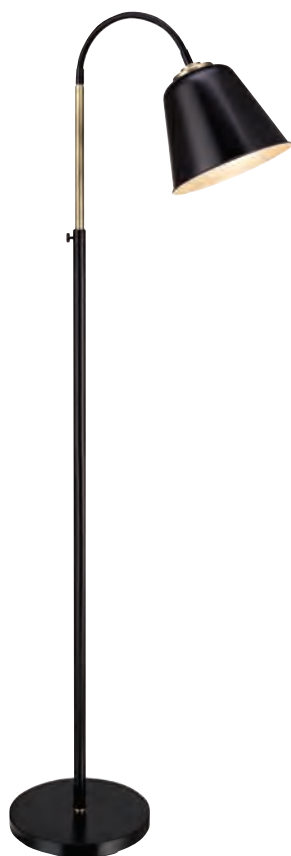

Switch on cord

Light source not included

Floor lamp with classy design and pleated offwhite shade.

107024

Kolding

Black metal / White metal 107217

46 Ø 16	4 pcs	Class II	IP 20
	E27	1 x 60W	230V
33 → (cm)	Wall plug		200 cm