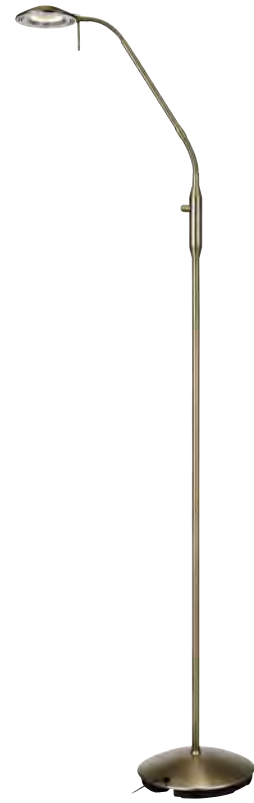

105582

Hudson

Steel / Steel **105583**

135	2 pcs	Class III	IP 20
40	FIXED LED 2 x 6W		18V
40 (cm)	Wall plug	200 cm	

Dimmer and switch on base, black cable.

2x6W och 2x450 lumen. 120° spread angle. 3000K.

Two adjustable shades with flexible twin stems. Two built-in dimmers, switches on base. Ideal reading lamp.