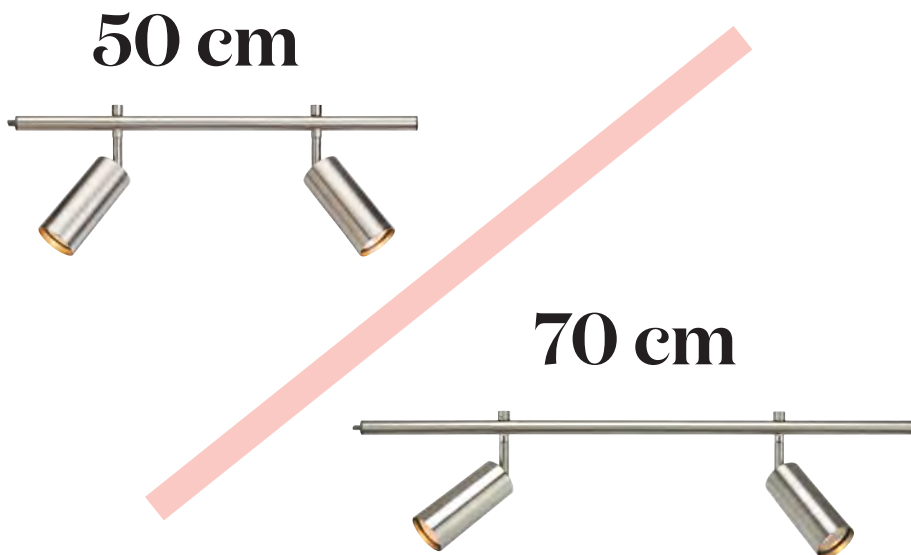

2. Select Length

Expand comes in 50 cm and 70 cm. If you prefer the lights to sit more closely together; then choose 50 cm, and if you want a more scattered placement you can use 70 cm.

3. Select Accessories