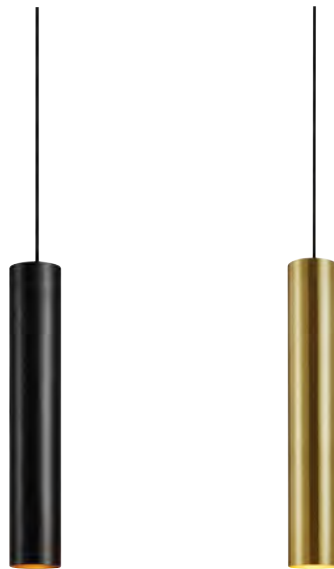

Ruben

Brushed Brass **107883**
 Black **107882**

40 Ø 82	2 pcs	Class I	IP 20
7 (cm)	Bracket		150 cm

Bulb not included

107879

107880

Ruben

Brushed Brass **107880**
 Black **107879**