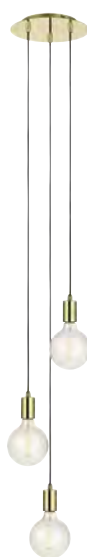

Light sources not included

Sky pendant easy to love, place and update. Ideal to place above a table or to highlight your favorite corner. Update by switching the bulbs.

106333

106334

107107

Sky

Black / Black **107467**