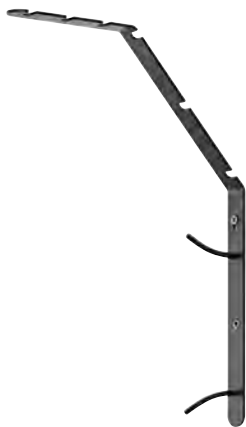

104649

Ven

Steel / White glass

104649

25 12	6 pcs	Class II		IP 20
		E14	1	x 40W
12 \rightarrow (cm)		Wall plug		350 cm

Switch on cord, transparent cord. Hook suspension.

Light source not included.

The glass is matte white and gives a subtle, lovely glow.