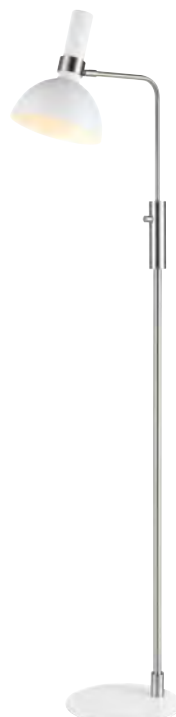

Larry

Brushed brass / Black metal **106974**

 24 19 ∅	 8 pcs	 E27 1 x 60W	Class I	IP20
			 Bracket 150 cm	

Black textile cable

Light source not included

Larry is also available as series.

106857

107501