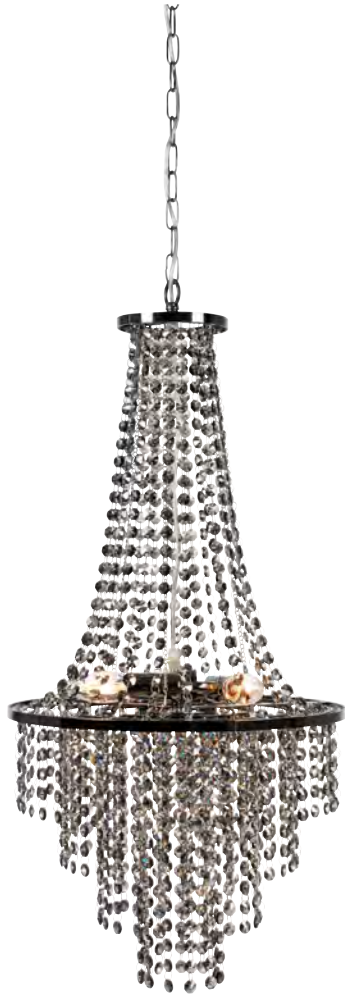

108124

108125

Allington

Black chrome / Smoke **108124**
Chrome / Clear **108125**

68	1 pcs	Class I	IP20
38	E14	3 x 25W	230V
38 → (cm)	Hook		150 cm

Light sources not included