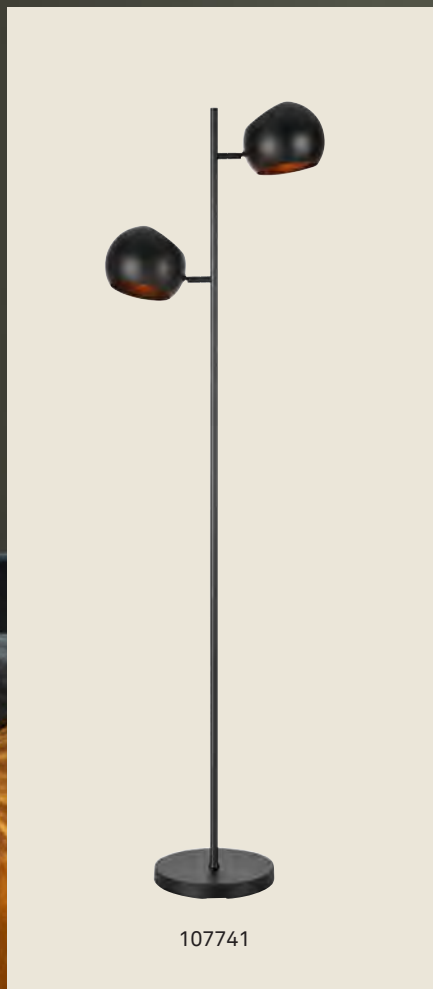

111223

111242

Detroit

Antique / Antique **111247**
 Steel / Steel **111241**

 180	 1 pcs	Class I	
 Ø 25.5	 GU10	2 x 35W	230V
25.5 → (cm)	 200 cm		

Built-in dimmer, black cable

Light source not included

Detroit floor lamp features both a reading light and general-purpose light in one lamp. The top light has a glass cup for a pleasant lighting effect. Both lights can be switched on and off separately and dimmed.

111247

111241

Detroit 111247

Edgar 107742

Edgar

Black / Black metal **107741**
 Antique / Antique **107742**

	145.5		2 pcs	Class II	IP 20
	42		E14	2 x 40W	230V
23	→ (cm)	Wall plug		200 cm	

Switch on cable, black cable