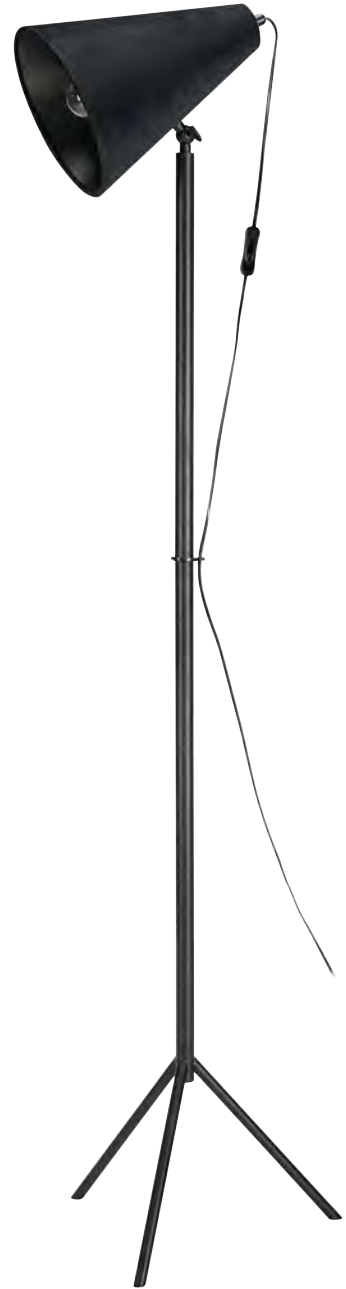

Switch on cable

Bulb not included

Markslöjd Home 2021

124

Floor Lamps

107928

107929

Charleston