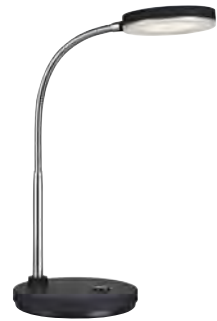

Switch on cable

Light source not included

Disc is a small wall lamp, easy to place in most rooms.
Disc comes also as series.

106154

Disc

Brass / Brass base **106150**

 15  18	 4 pcs	Class I	IP20
	 E27	1 x 60W	230V
18 → (cm) Bracket suspension		 150 cm	

Adjustable lamp head on a base of metal.
 Also available for wall and with a clip for table or shelf.

106466

106467

*With clip for table
or shelf*

106470

106471

Flex

Black / White **106471**
 White / White **106470**