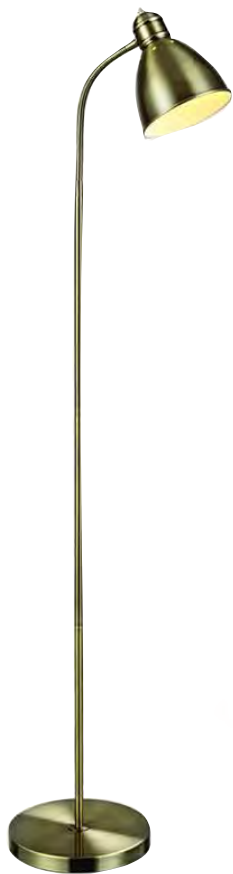

Table lamp with flexible arm in steel. Also available as floor lamp.

105128

104842

104841

108016

Nitta

Antique / Antique **105128**
White / White **104841**
Steel / Steel **104842**
Black / Black **108016**