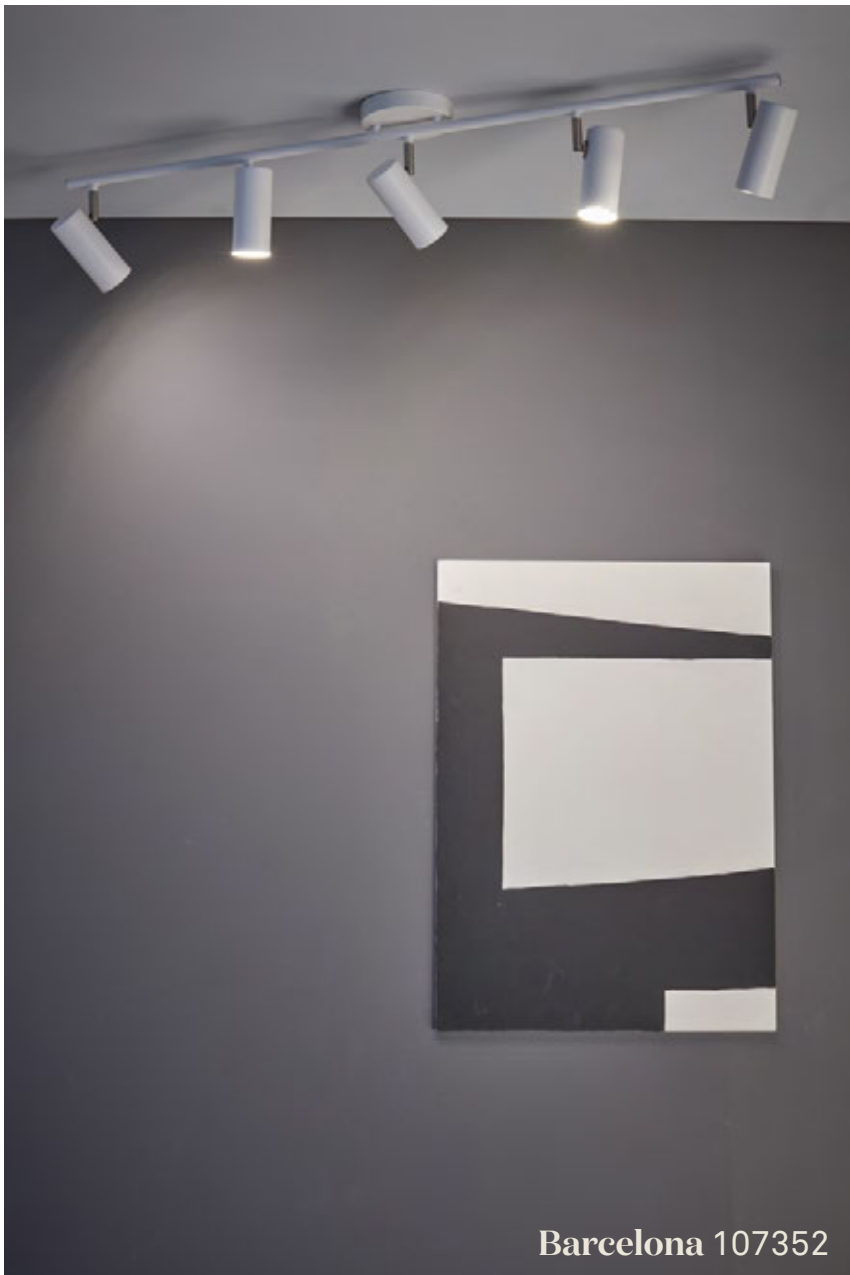

Light sources not included

The adjustable lampheads help you to illuminate a desired area while spreading a good direct light.

Barcelona 107352

Barcelona

White / White

107352

 23  109	 4 pcs	Class I	IP 20
20 → (cm)	Bracket suspension		 0.0 cm