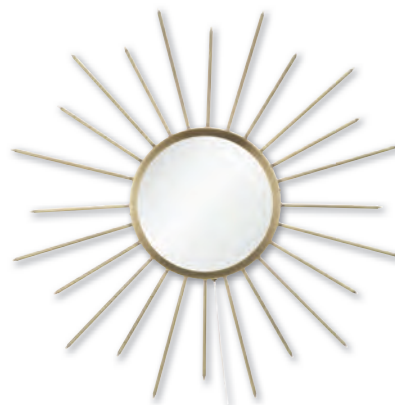

Classy wall lamp with a base in black metal and elegant shade in clear glass. Complete the look by adding a decorative light source.

Blossom 107770

107770

Blossom

Antique-finished metal

107770

 3	 2 pcs	Class III	IP20
 Ø 80	 E5	24 x 0.8W	
80 → (cm)	Bracket		 200 cm