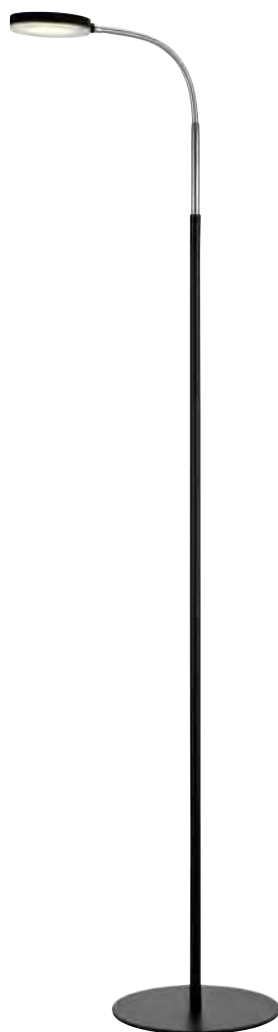

106468

Flex

White metal base / Chrome details **106468**

40 10	12 pcs	Class II	IP20	
	DIOD/LED	1 x 5W		
15 → (cm)	Wall plug & Bracket		200 cm	

Built-in switch on plate / White cable

300 lm / 3000K warm white

Adjustable lamp head with a long flexible arm. Available as series.

106465

Flex

Black / Black **106465**

132 22	4 pcs	Class II	IP 20	
	FIXED LED	1 x 5W		
22 → (cm)	Wall plug		200 cm	

Switch on cable

DIOD/LED

Adjustable lamp head. Also available as series.