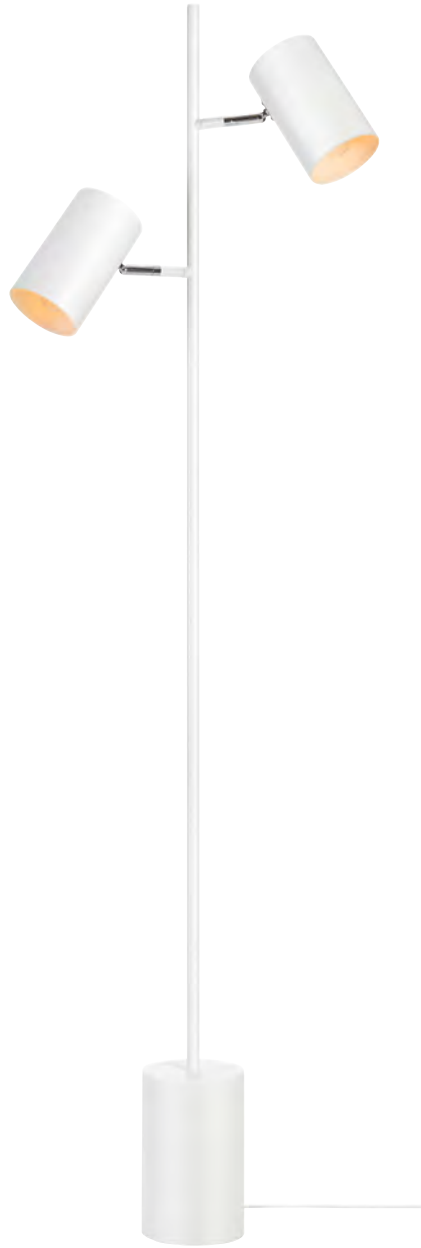

Twin

White **107948**
Black **107949**

144	2 pcs	Class II	IP 20
32	E14	2 x 40W	230V
25 → (cm)	Wall plug	200 cm	

Switch on lampholder

Bulb not included

Markslöjd Home 2021

134

Floor Lamps

107948