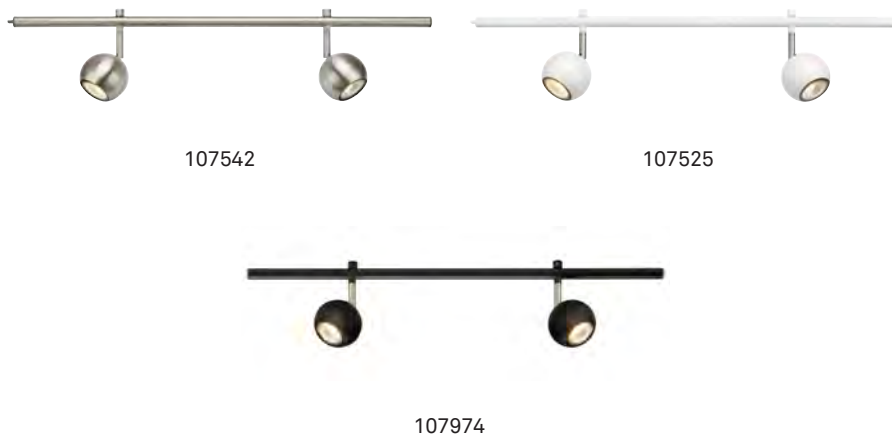

Expand G10 Round

Black base / Black shade **107974**
Steel base / Steel details **107542**
White metal / White metal, steel details **107525**

		6 pcs	Class II	IP20	
		GU10	2	x 12W	230V
8 → (cm) Screws					

OO CONNECTOR

Light sources not included

Adjustable spotlights. Start cable sold separately.