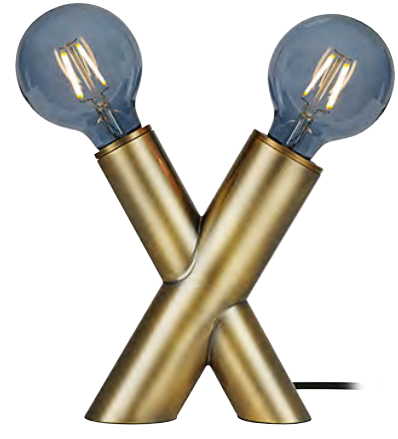

Proud 107484

Simul

Black
Antique

108052
108053

 18	 4 pcs	Class II	IP 20
\varnothing 14,5	 E27/E14	2 x 40W	230V
5 \rightarrow (cm)	Wall plug	 200 cm	

Switch on cable / White cable

Light source not included

108052