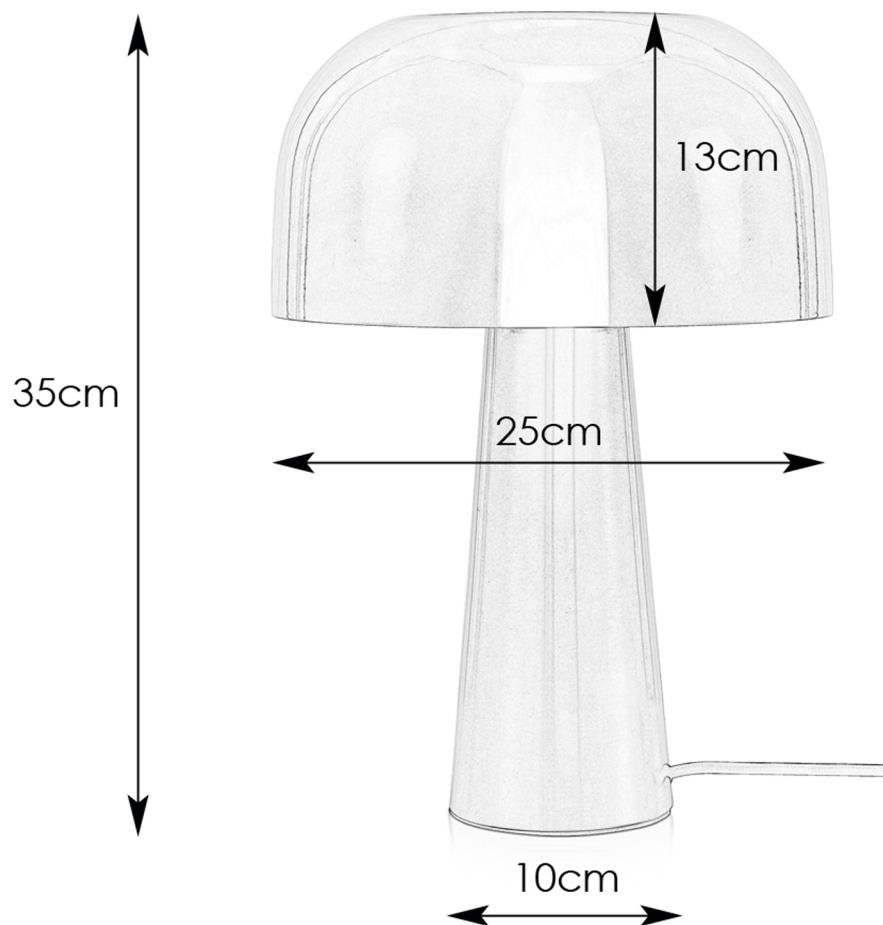

BLANCA

Art. number 107934
Metal
Bronze/black
1x25W E14 230V
IP20
Class II
Cord black textile 200cm
Wall plug
Switch on cable
Bulb not included