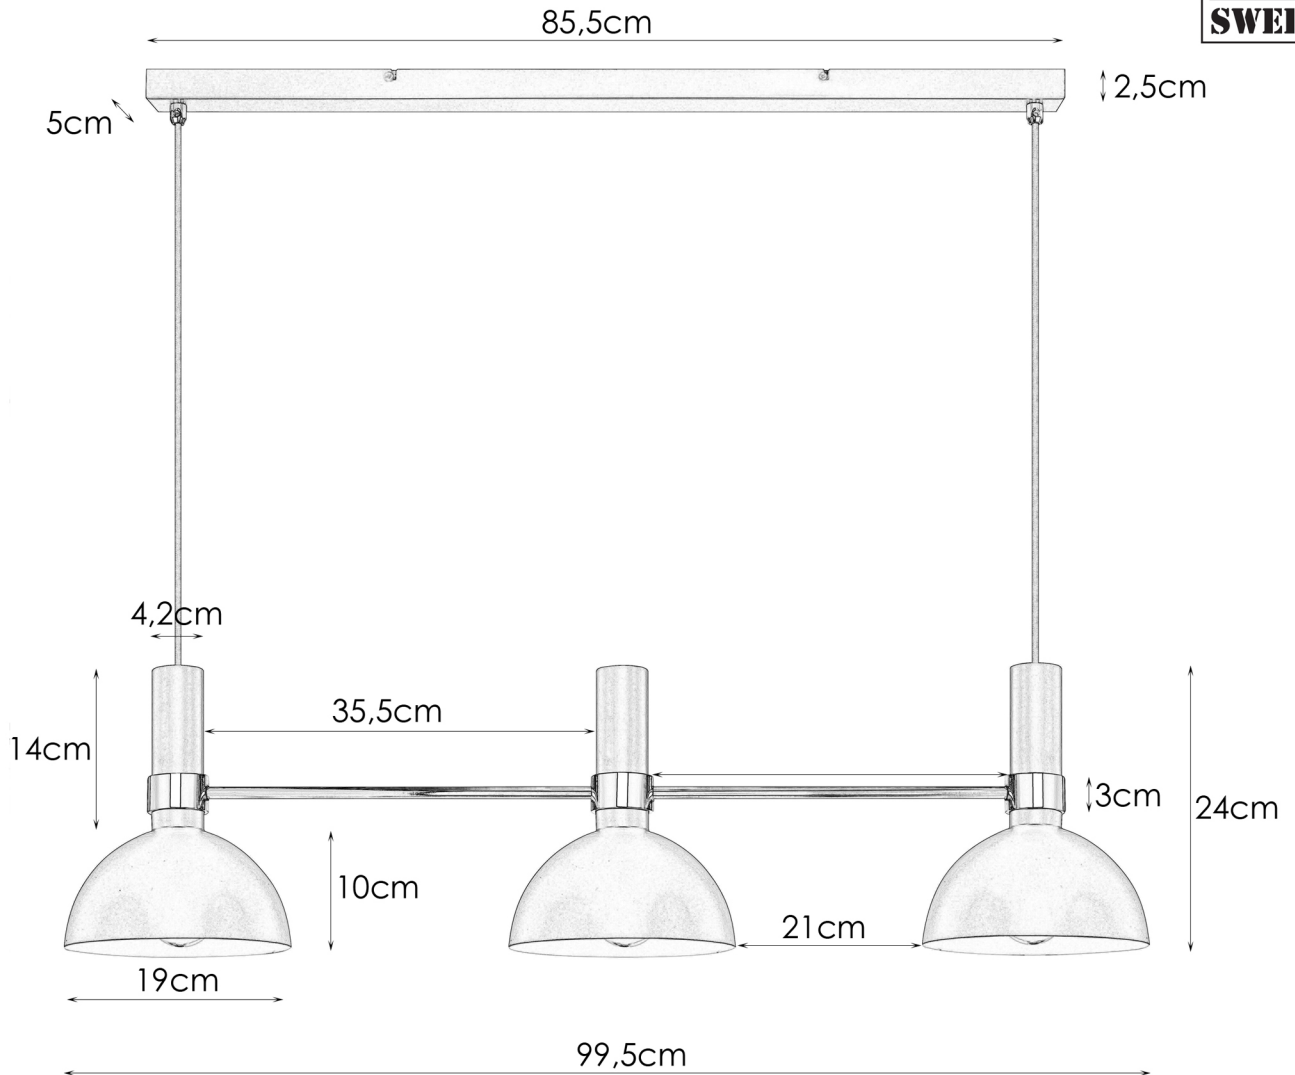

LARRY

Art. number 106971
Metal
Black/brushed brass
3x60W E27 230V
IP20
Class I
Cord 150cm
Suspension-bracket
Bulb not included