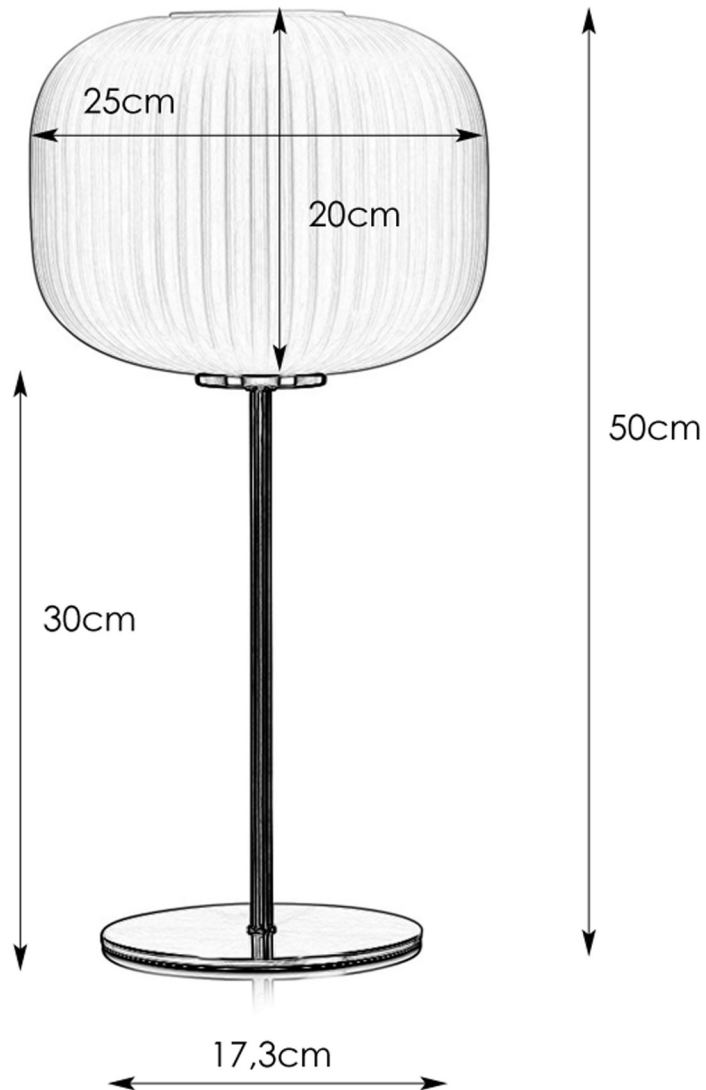

SOBER

Art. number 107820
Metal/glass
Brushed brass/smoke
1x60W E27 230V
IP20
Class II
Cord 200cm transparent
Wall plug
Switch on cable
Bulb not included