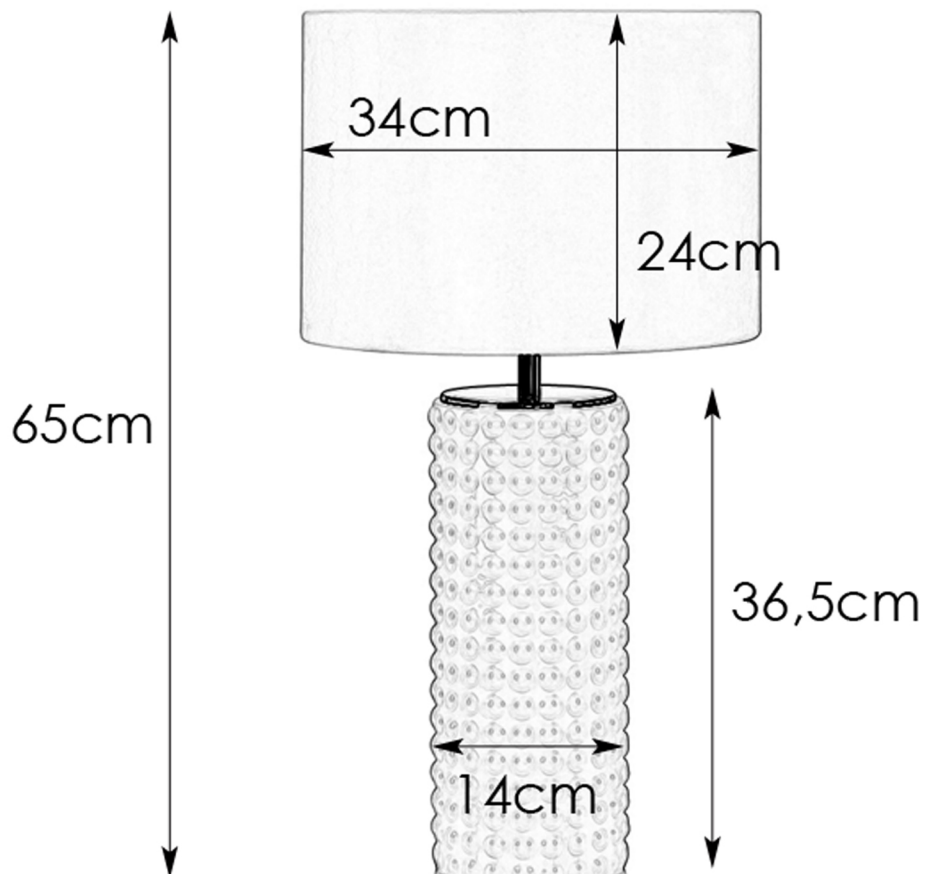

PROUD

Art. number 107483
Glass/velvet
Black/black
1x60W E27 230V
IP20
Class II
Cord 200cm, black textile
Wall plug, switch on cable
Bulb not included