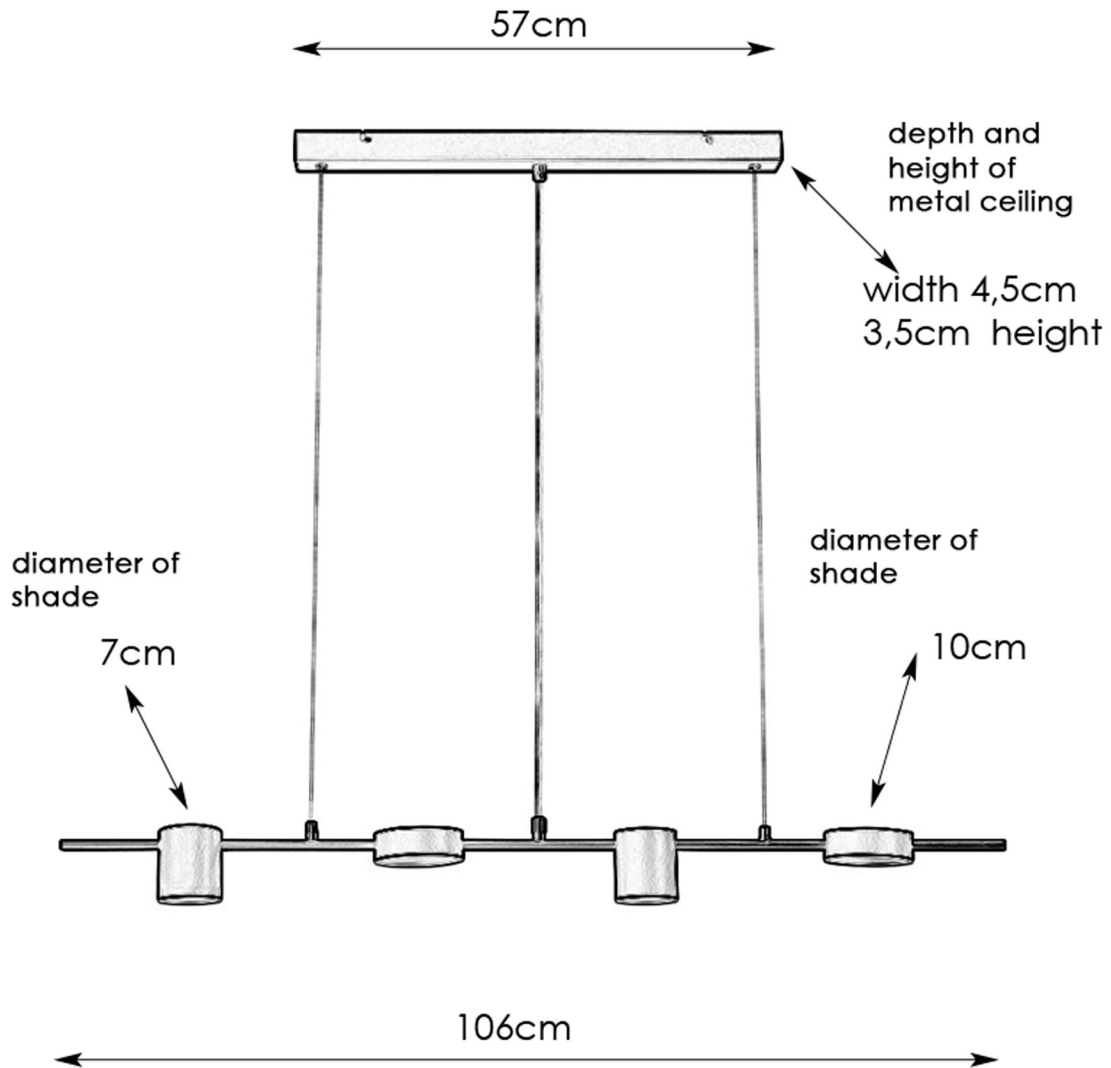

# ROW

**M**  
MARK  
SLÖJD  
SWEDEN

**107746**

This luminaire is compatible with bulbs of the energy classes:

A++	}	
A+		
A		
X	}	
C		
D		
E		

The luminaire is sold with a bulb of the energy class: **C**

874/2012

Art. number 107746  
Metal/acrylic  
Black/white  
4x7W G9 230V  
IP20  
Class I  
Cord 150cm transparent  
Suspension-bracket  
Energy class C  
2800K, 204lm  
Bulb included