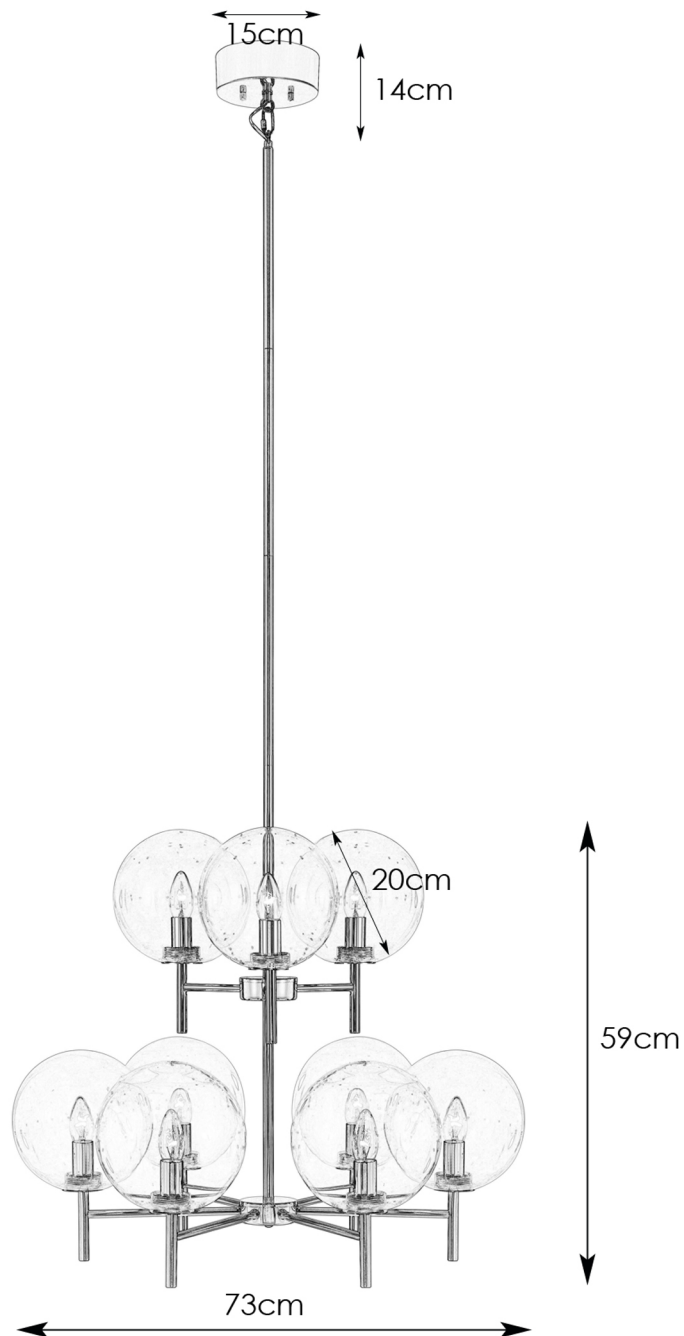

CROWN

Art. number 107921
Metal/glass
Black/Smoke
9x20W E14 230V
IP20
Class I
Suspension-ceiling hook
Bulb not included