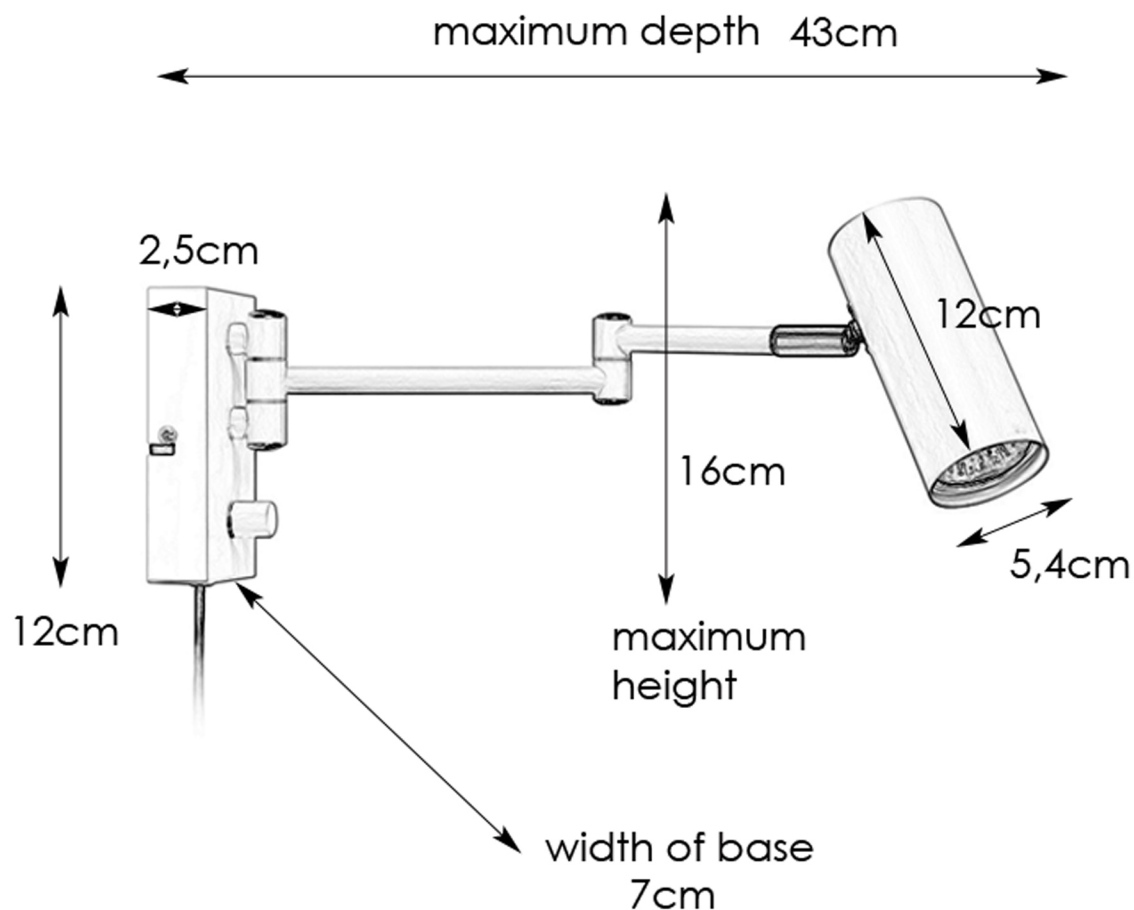

TORINO

107539

This luminaire is compatible with bulbs of the energy classes:

A++	}	
A+		
A	}	
X		
C		
D	}	
E		

874/2012

Art. number 107539
Metal
Black
1x12W GU10 230V
IP20
Class II
Cord 200cm, transparent
Dimmer
Wall plug
Bulb not included