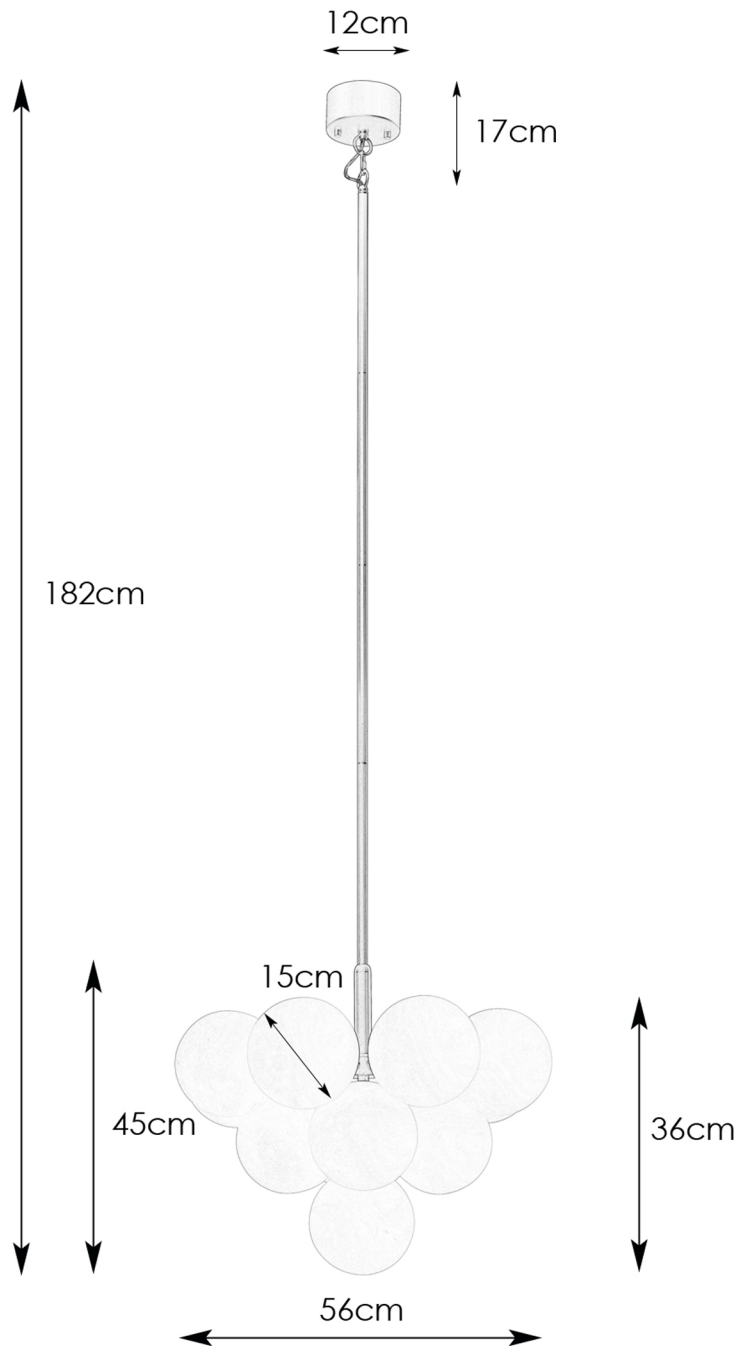

# MERLOT

Art. number 107903  
Metal/glass  
Brass/white  
13x20W G9 230V  
IP20  
Class I  
Suspension-hook  
Bulb not included