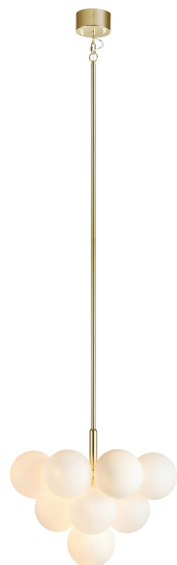

# MERLOT

Art. number 107903  
Metal/glass  
Brass/white  
13x20W G9 230V  
IP20  
Class I  
Suspension-hook  
Bulb not included