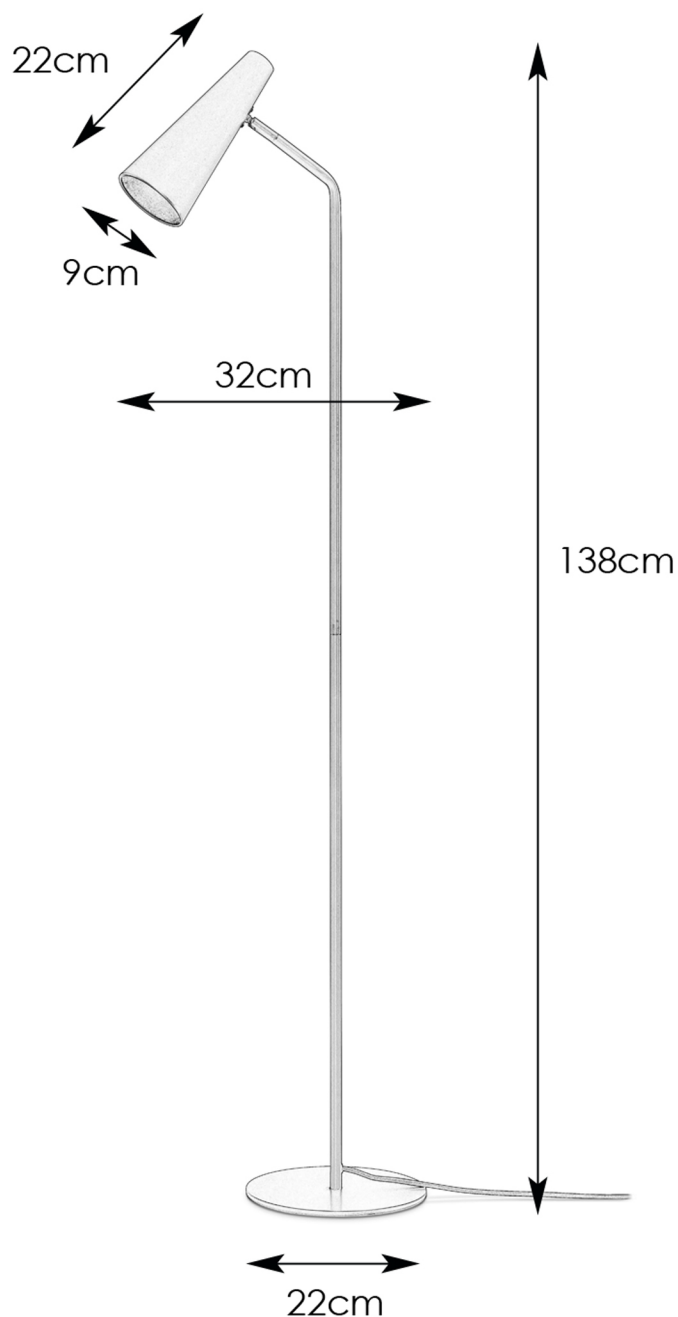

PEAK

Art. number 107901
Metal
Antique
1x40W E14 230V
IP20
Class II
Cord 200cm black textile
Switch on lampholder
Wall plug
Bulb not included