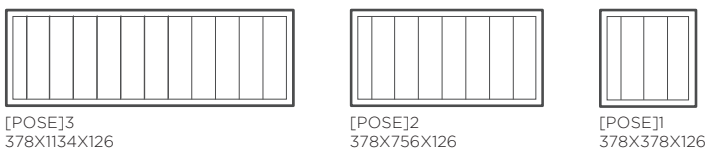

POSE

Rows, angles, and repetition.

Let your combination become a tactile parade or a winding maze.

Pose is an exposure shelf that can be all that you need: mailbox, paper stock, and even bag storage. With high-quality craftsmanship, beveled edges, precise corners and small depth, Pose can become more chalkboard than furniture. Make your choice of three different sizes in all colors to be combined and varied, indefinitely.

NAME	DESCRIPTION	ITEM NO	NCS S 0500-N	ANY NCS
[POSE]1 VIT	3 SHELVES	2601		
[POSE]2 VIT	7 SHELVES	2602		
[POSE]3 VIT	11 SHELVES	2603		
[POSE]4 VIT		2613		
[POSE]3 NCS	11 SHELVES	2604		
[POSE]2 NCS	7 SHELVES	2605		
[POSE]1 NCS	3 SHELVES	2606		
[POSE]4 NCS		2614		