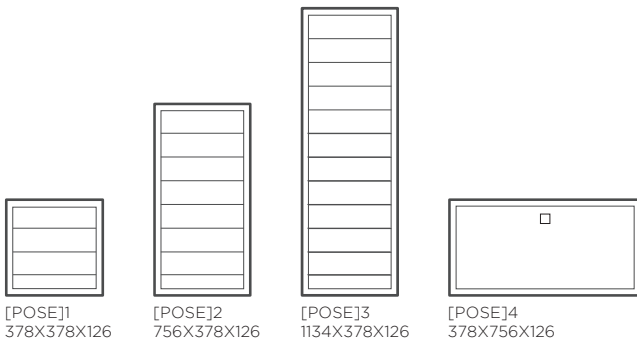

POSE

Rows, angles, and repetition.

Let your combination become a tactile parade or a winding maze.

Pose is an exposure shelf that can be all that you need: mailbox, paper stock, and even bag storage. With high-quality craftsmanship, beveled edges, precise corners and small depth, Pose can become more chalkboard than furniture. Make your choice of three different sizes in all colors to be combined and varied, indefinitely.

NAME	DESCRIPTION	ITEM NO	NCS S 0500-N	ANY NCS
[POSE]1 VIT	3 SHELVES	2601		
[POSE]2 VIT	7 SHELVES	2602		
[POSE]3 VIT	11 SHELVES	2603		
[POSE]4 VIT		2613		
[POSE]3 NCS	11 SHELVES	2604		
[POSE]2 NCS	7 SHELVES	2605		
[POSE]1 NCS	3 SHELVES	2606		
[POSE]4 NCS		2614		