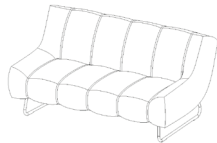

# Nawabari

*Designed by Bjarke Ingels*

**Nawabari 3 seater, low leg option**

As shown, Light blue Blend fabric /matte black structure lacquered. H86.5xW238xD102. [Nawabari - 3001]

**370-AD44**  
44xØ99cm

coffee table

**370-AD45**  
44xØ80cm

**447-0100**  
43.5x54x54cm

foostool

**447-0200**  
43.5x54x54cm

**447-1001, low**  
82.5x91x102cm

armchair

**447-1101, high**  
86.5x91.5x102cm

**447-2001, low**  
82.5x173.5x102cm

sofa

**447-2101, high**  
86.5x173.5x102cm

**447-3001, low**  
82.5x238x102cm

**447-3101, high**  
86.5x238x102cm

**LEG DESIGN**

Low

High