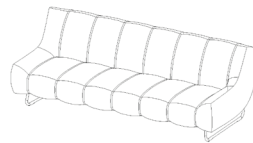

# Nawabari

*Designed by Bjarke Ingels*

**Nawabari 3 seater, low leg option**

As shown, Light blue Blend fabric /matte black structure lacquered. H86.5xW238xD102. [Nawabari - 3001]

**370-AD44**  
44xØ99cm

coffee table

**370-AD45**  
44xØ80cm

**447-0100**  
43.5x54x54cm

foostool

**447-0200**  
43.5x54x54cm

**447-1001, low**  
82.5x91x102cm

armchair

**447-1101, high**  
86.5x91.5x102cm

**447-2001, low**  
82.5x173.5x102cm

sofa

**447-2101, high**  
86.5x173.5x102cm

**447-3001, low**  
82.5x238x102cm

**447-3101, high**  
86.5x238x102cm

**LEG DESIGN**

Low

High