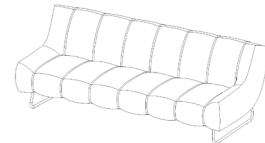

# Nawabari

*Designed by Bjarke Ingels*

**Nawabari 3 seater, low leg option**

As shown, Light blue Blend fabric /matte black structure lacquered. H86.5xW238xD102. [Nawabari - 3001]

**370-AD44**  
44xØ99cm

coffee table

**370-AD45**  
44xØ80cm

**447-0100**  
43.5x54x54cm

foostool

**447-0200**  
43.5x54x54cm

**447-1001, low**  
82.5x91x102cm

armchair

**447-1101, high**  
86.5x91.5x102cm

**447-2001, low**  
82.5x173.5x102cm

sofa

**447-2101, high**  
86.5x173.5x102cm

**447-3001, low**  
82.5x238x102cm

**447-3101, high**  
86.5x238x102cm

**LEG DESIGN**

Low

High