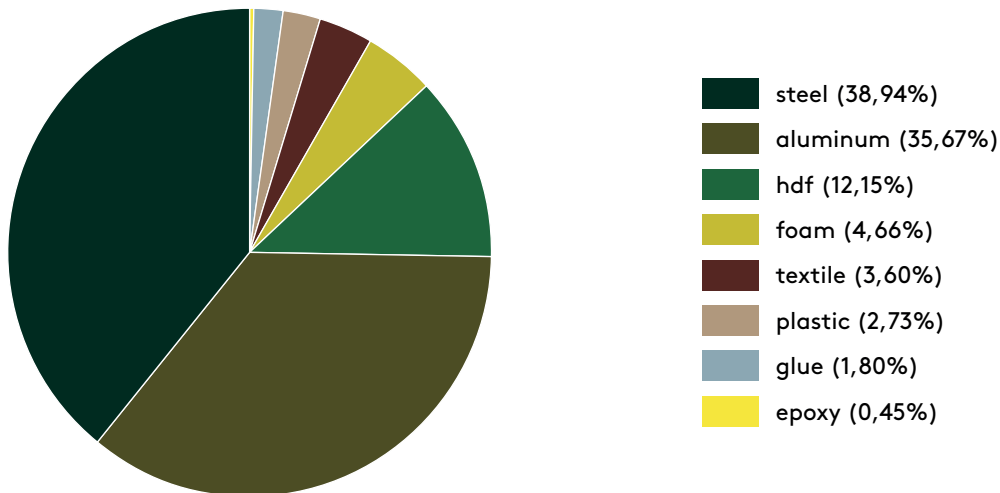

PRODUCT ECO PASSPORT

MATERIALS (PERCENTAGE BY WEIGHT)

Based on: Flux 1 D | 11 kg

CERTIFICATES

Within Arco's leather collection there are Reach or Blaue Engel certified leathers. Our fabric suppliers also offer a wide range of certified fabrics.