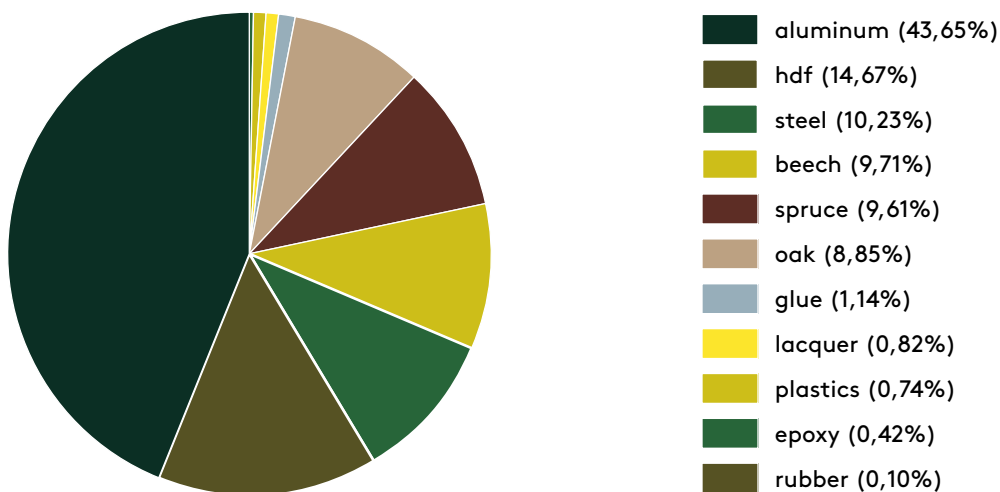

PRODUCT ECO PASSPORT

MATERIALS (PERCENTAGE BY WEIGHT)

Based on: 240 (340) x 100 x 75 cm | 105 kg

CERTIFICATES

The mark of
responsible forestry
FSC® C127701

Both oak and walnut (semi-solid) are STIP certified. Walnut (semi-solid) is FSC certified.

SUSTAINABLE FEATURES

duramas recycle repair made in Holland

(Semi-)solid tops can be re-sanded and lacquered to a like-new condition. On these tops as well small repairs can be done and the fittings can be replaced. The result will always depend on the degree of the damage.