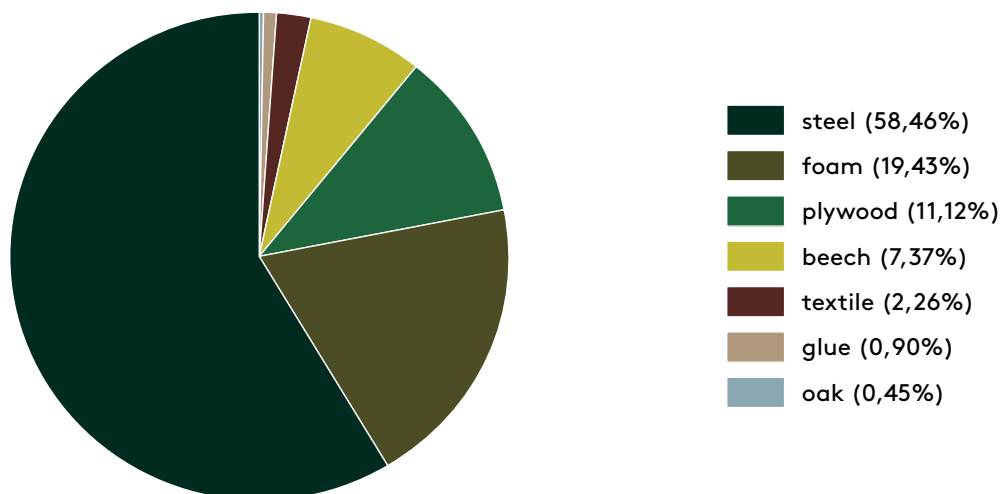

PRODUCT ECO PASSPORT

MATERIALS (PERCENTAGE BY WEIGHT)

Based on: Close bench B 130 x 52 x 82 cm | 22 kg

CERTIFICATES

Within Arco's leather collection there are Reach or Blaue Engel certified leathers. Our fabric suppliers also offer a wide range of certified fabrics.