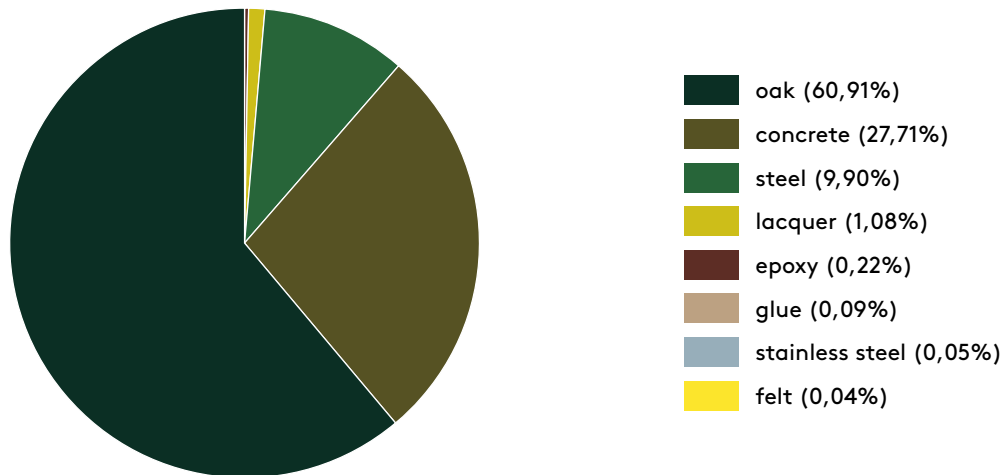

PRODUCT ECO PASSPORT

MATERIALS (PERCENTAGE BY WEIGHT)

Based on: 240x100x75 cm | 111 kg

CERTIFICATES

Oak (local wood solid) is STIP and PEFC certified.

SUSTAINABLE FEATURES

a tailoring
 a local wood
 a recycle
 a refurbish
 a repair
 a made in Holland