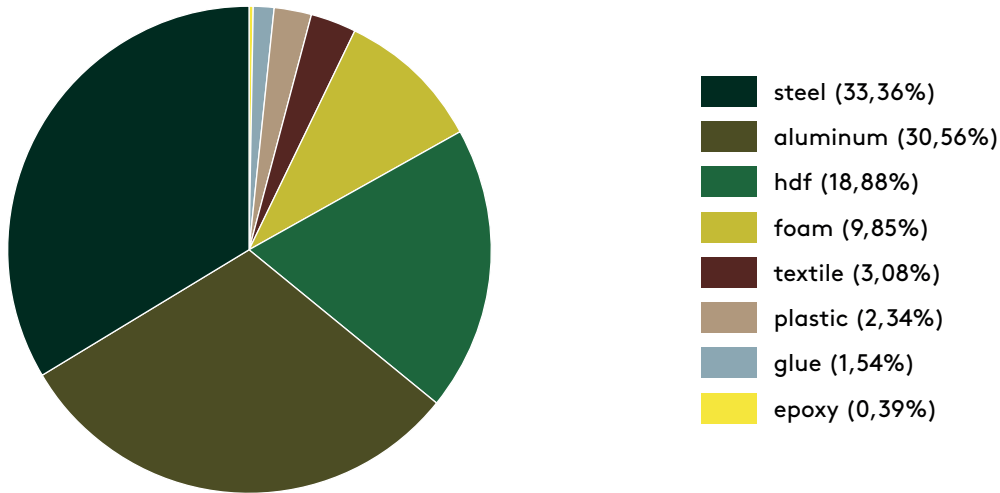

PRODUCT ECO PASSPORT

MATERIALS (PERCENTAGE BY WEIGHT)

Based on: Flux 2 D | 13 kg

CERTIFICATES

Within Arco's leather collection there are Reach or Blaue Engel certified leathers. Our fabric suppliers also offer a wide range of certified fabrics.