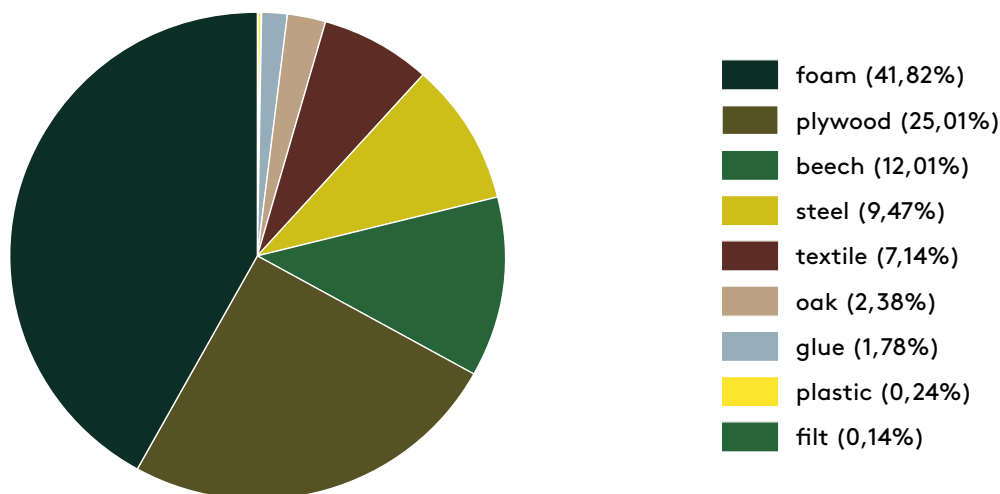

PRODUCT ECO PASSPORT

MATERIALS (PERCENTAGE BY WEIGHT)

Based on: Laze | 8 kg

CERTIFICATES

Within Arco's leather collection there are Reach or Blaue Engel certified leathers. Our fabric suppliers also offer a wide range of certified fabrics.