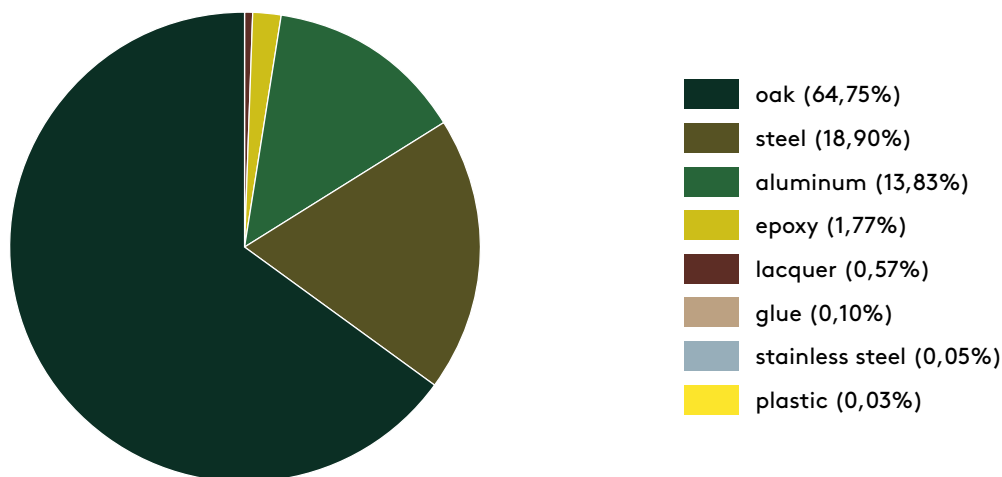

PRODUCT ECO PASSPORT

MATERIALS (PERCENTAGE BY WEIGHT)

Based on: 240x100x75 cm | 105 kg

CERTIFICATES

Promoting
Sustainable Forest
Management
www.pefc.org

Oak (local wood solid) is STIP and PEFC certified.

SUSTAINABLE FEATURES

a tailoring
 a local wood
 a recycle
 a refurbish
 a repair
  made in Holland

Solid tops can be re-sanded and lacquered to a like-new condition. On these tops as well small repairs can be done and the fittings can be replaced. The result will always depend on the degree of the damage.