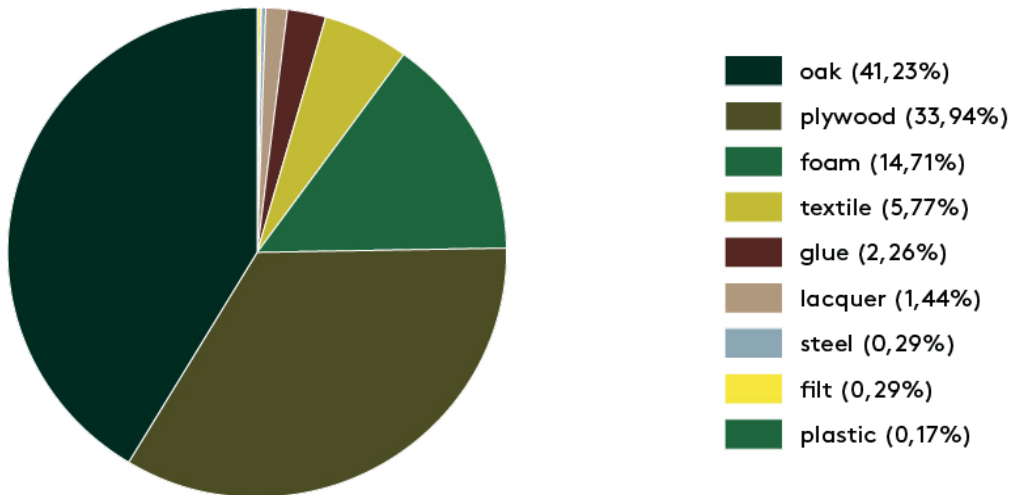

PRODUCT ECO PASSPORT

MATERIALS (PERCENTAGE BY WEIGHT)

Based on: Re-volve | 7 kg

CERTIFICATES

Within Arco's leather collection there are Reach or Blaue Engel certified leathers. Our fabric suppliers also offer a wide range of certified fabrics.