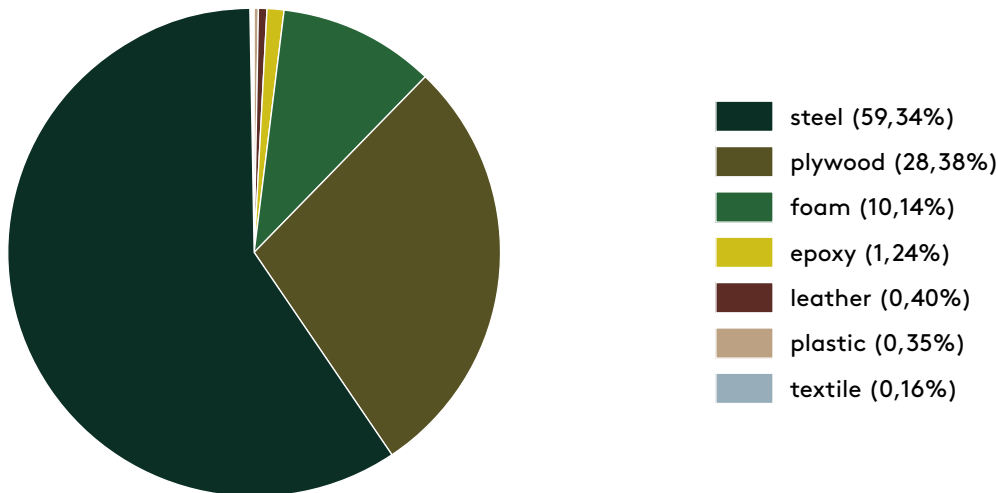

PRODUCT ECO PASSPORT

MATERIALS (PERCENTAGE BY WEIGHT)

Based on: Frame II epoxy | 8 kg

CERTIFICATES

Within Arco's leather collection there are Reach or Blaue Engel certified leathers. Our fabric suppliers also offer a wide range of certified fabrics.