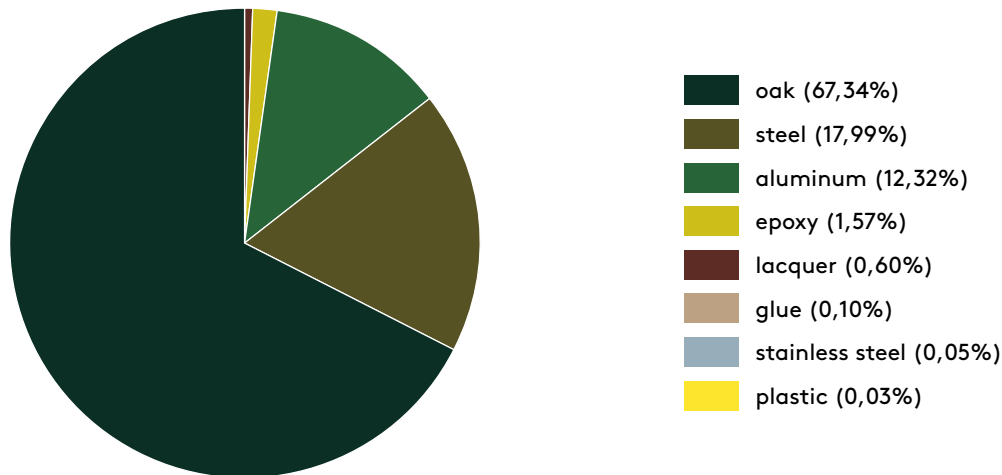

PRODUCT ECO PASSPORT

MATERIALS (PERCENTAGE BY WEIGHT)

Based on: 280x100x75 cm | 118 kg

CERTIFICATES

Oak (local wood solid) is STIP and PEFC certified.

SUSTAINABLE FEATURES

a tailoring a local wood a recycle a refurbish a repair a made in Holland